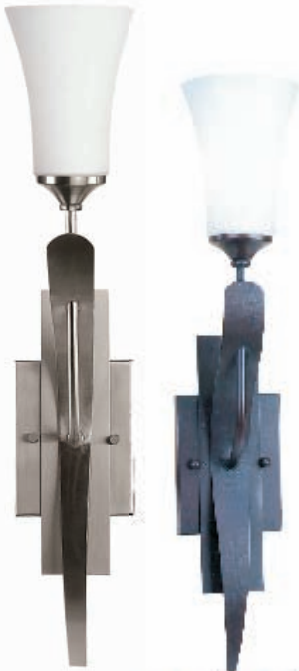

WL-810-BN

WL-810-ORB

- 4.25" x 22" single head wall lamp
- oil rubbed bronze finish
- or brushed nickel finish
- opal glass
- 1 x 60W max., med. base or 1 x 13W CFL (lamp not included)