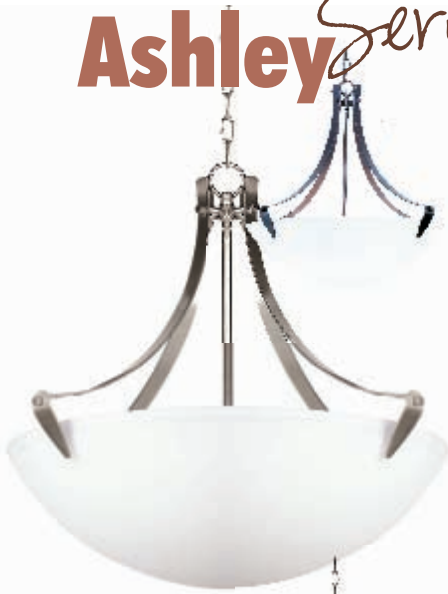

Ashley Series

BCHAND-803-BN

BCHAND-803-ORB

- 23" x 23" pendant
- oil rubbed bronze finish
- or brushed nickel finish
- opal glass
- 3 x 60W max., med. base or 3 x 13W CFL (lamp not included)